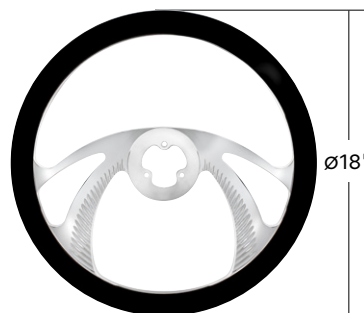

42614B	Driver	1 Pc. / Box
42615B	Passenger	1 Pc. / Box

NEW & IMPROVED!

Heavy Duty Steel King Pin Lock For 2" Diameter Kingpin

Heavy Duty

- Heavy duty cast iron fifth wheel lock for standard fixed kingpin
- Covers entire kingpin for total security
- Safeguard semi-trailers, RV, and other fifth wheel trailers from theft
- Made from durable cast steel construction
- Two keys included

90100 King Pin Lock for 2" Diameter Kingpin 1 Pc. / Cbox

NEW
COLOR BOX DESIGN

"Scorpion" Style
88159

"Chopper" Style
88161

BACK IN STOCK

18" Chrome Aluminum Steering Wheel With Black Leather Rim

Chrome Aluminum Steering Wheel