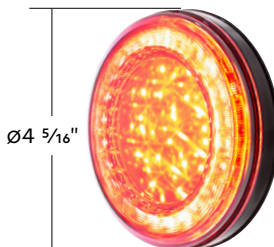

33 LEDs

T 800.790.6988 | F 888.986.5988 | UPauto.com