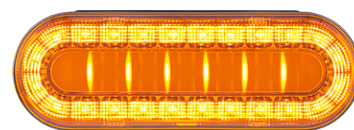

Lumos Light

30 LED 6" Oval Lumos Light

Lumos Light I-Series

- Polycarbonate lens sonically sealed to housing to prevent moisture intrusion
- Electronics completely sealed in epoxy to resist corrosion and moisture
- Bright SMD type LEDs with quality lens, work on all 12V DC systems
- Rear plastic housing with 3-pin female contact terminal
- Recommends use with 3-pin male connector plug, item #34212/34216 (not included)
- Recommends mounting with rubber push-in grommet, item #31506 (not included)
- Amperage draw on high function: 0.4A, low function: 0.05A
- DOT/SAE, FMVSS 108, IP67 water resistant rating

36100	Red LED	Red Lens	S/T/T	1 Pc. / Cbox
36101	Amber LED	Amber Lens	Turn	1 Pc. / Cbox
36102	Red LED	Clear Lens	S/T/T	1 Pc. / Cbox
36103	Amber LED	Clear Lens	Turn	1 Pc. / Cbox
36104	White LED	Clear Lens	Back-Up	1 Pc. / Cbox

30LEDs

DUAL FUNCTION

IP67 WATER RESISTANT

DOT & SAE

36101

Chrome Plastic Center Dash Lower Panel Edge Trim

Freightliner Cascadia (2018-2023)

- Beautiful chrome plated finish w/triple chrome plating process
- Use of non-marking plastic pry tool is recommended, item #99135
- Easy install with original style mounting tabs

42440	Chrome Edge Trim	1 Pc. / Card

Chrome Interior Door Handle With Cable & Base (Bulk)

Peterbilt 389 (2008-2023) & 386 (2006-2016)

- Beautiful chrome plated finish w/ triple chrome plating process
- Quality die-cast handle
- Includes latch cable and inner mounting base
- Also fits 388 (2008-2014), 387 (2006-2011), 379/378 (2006-2007), 335 (2006-2010)
- OEM #556-6028-001 & #556-6028-001R
- Interior door handle trim not included, UP #41182

42614B	Driver	1 Pc. / Box
42615B	Passenger	1 Pc. / Box