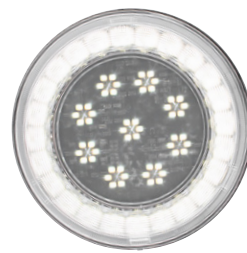

36099

36095	Red LED	Red Lens	S/T/T	1 Pc. / Cbox
36096	Amber LED	Amber Lens	Turn	1 Pc. / Cbox
36097	Red LED	Clear Lens	S/T/T	1 Pc. / Cbox
36098	Amber LED	Clear Lens	Turn	1 Pc. / Cbox
36099	White LED	Clear Lens	Back-Up	1 Pc. / Cbox