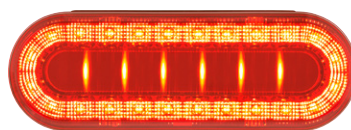

Lumos Light

30 LED 6" Oval Lumos Light

Lumos Light I-Series

- Polycarbonate lens sonically sealed to housing to prevent moisture intrusion
- Electronics completely sealed in epoxy to resist corrosion and moisture
- Bright SMD type LEDs with quality lens, work on all 12V DC systems
- Rear plastic housing with 3-pin female contact terminal
- Recommends use with 3-pin male connector plug, item #34212/34216 (not included)
- Recommends mounting with rubber push-in grommet, item #31506 (not included)
- Amperage draw on high function: 0.4A, low function: 0.05A
- DOT/SAE, FMVSS 108, IP67 water resistant rating

36100	Red LED	Red Lens	S/T/T	1 Pc. / Cbox
36101	Amber LED	Amber Lens	Turn	1 Pc. / Cbox
36102	Red LED	Clear Lens	S/T/T	1 Pc. / Cbox
36103	Amber LED	Clear Lens	Turn	1 Pc. / Cbox
36104	White LED	Clear Lens	Back-Up	1 Pc. / Cbox

30LEDs

DUAL FUNCTION

IP67 WATER RESISTANT

DOT & SAE

36100