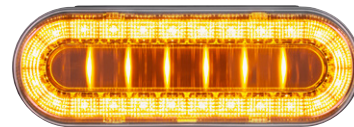

Lumos Light

30 LED 6" Oval Lumos Light

Lumos Light I-Series

- Polycarbonate lens sonically sealed to housing to prevent moisture intrusion
- Electronics completely sealed in epoxy to resist corrosion and moisture
- Bright SMD type LEDs with quality lens, work on all 12V DC systems
- Rear plastic housing with 3-pin female contact terminal
- Recommends use with 3-pin male connector plug, item #34212/34216 (not included)
- Recommends mounting with rubber push-in grommet, item #31506 (not included)
- Amperage draw on high function: 0.4A, low function: 0.05A
- DOT/SAE, FMVSS 108, IP67 water resistant rating

36100	Red LED	Red Lens	S/T/T	1 Pc. / Cbox
36101	Amber LED	Amber Lens	Turn	1 Pc. / Cbox
36102	Red LED	Clear Lens	S/T/T	1 Pc. / Cbox
36103	Amber LED	Clear Lens	Turn	1 Pc. / Cbox
36104	White LED	Clear Lens	Back-Up	1 Pc. / Cbox

30LEDs

DUAL FUNCTION

IP67 WATER RESISTANT

DOT & SAE

36103

Chrome Plastic Center Dash Lower Panel Edge Trim

Freightliner Cascadia (2018-2023)

- Beautiful chrome plated finish w/triple chrome plating process
- Use of non-marking plastic pry tool is recommended, item #99135
- Easy install with original style mounting tabs

42440	Chrome Edge Trim	1 Pc. / Card

Chrome Interior Door Handle With Cable & Base (Bulk)

Peterbilt 389 (2008-2023) & 386 (2006-2016)

- Beautiful chrome plated finish w/ triple chrome plating process
- Quality die-cast handle
- Includes latch cable and inner mounting base
- Also fits 388 (2008-2014), 387 (2006-2011), 379/378 (2006-2007), 335 (2006-2010)
- OEM #556-6028-001 & #556-6028-001R
- Interior door handle trim not included, UP #41182

42614B	Driver	1 Pc. / Box
42615B	Passenger	1 Pc. / Box