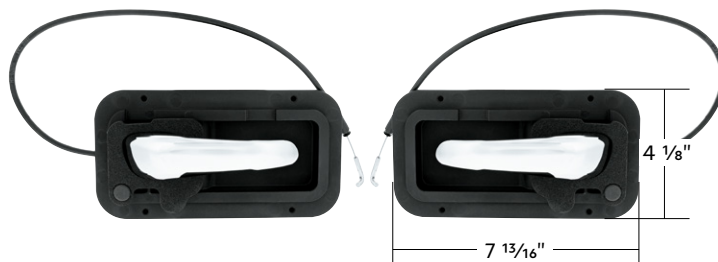

Chrome Interior Door Handle With Cable & Base (Bulk)

Peterbilt 389 (2008-2023) & 386 (2006-2016)

- Beautiful chrome plated finish w/ triple chrome plating process
- Quality die-cast handle
- Includes latch cable and inner mounting base
- Also fits 388 (2008-2014), 387 (2006-2011), 379/378 (2006-2007), 335 (2006-2010)
- OEM #556-6028-001 & #556-6028-001R
- Interior door handle trim not included, UP #41182

42614B	Driver	1 Pc. / Box
42615B	Passenger	1 Pc. / Box