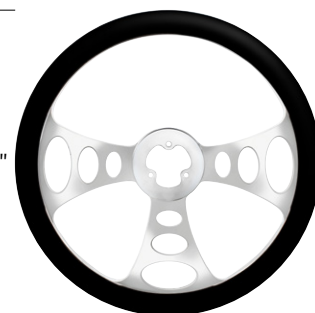

42440	Chrome Edge Trim	1 Pc. / Card
--------------	------------------	--------------

Chrome Interior Door Handle With Cable & Base (Bulk)

Peterbilt 389 (2008-2023) & 386 (2006-2016)

- Beautiful chrome plated finish w/ triple chrome plating process
- Quality die-cast handle
- Includes latch cable and inner mounting base
- Also fits 388 (2008-2014), 387 (2006-2011), 379/378 (2006-2007), 335 (2006-2010)
- OEM #556-6028-001 & #556-6028-001R
- Interior door handle trim not included, UP #41182

42614B	Driver	1 Pc. / Box
42615B	Passenger	1 Pc. / Box

NEW & IMPROVED!

Heavy Duty Steel King Pin Lock For 2" Diameter Kingpin

Heavy Duty

- Heavy duty cast iron fifth wheel lock for standard fixed kingpin
- Covers entire kingpin for total security
- Safeguard semi-trailers, RV, and other fifth wheel trailers from theft
- Made from durable cast steel construction
- Two keys included

90100 King Pin Lock for 2" Diameter Kingpin 1 Pc. / Cbox

NEW
COLOR BOX DESIGN

"Scorpion" Style
88159

"Chopper" Style
88161

BACK IN STOCK

18" Chrome Aluminum Steering Wheel With Black Leather Rim

Chrome Aluminum Steering Wheel

- Premium black leather steering wheel rim
- High quality CNC aluminum with chrome plating
- Steering wheel only. Hub and horn button assembly available separately
- Mix and match with United Pacific 3-bolt commercial hubs & designer horn bezels for a unique and distinctive look