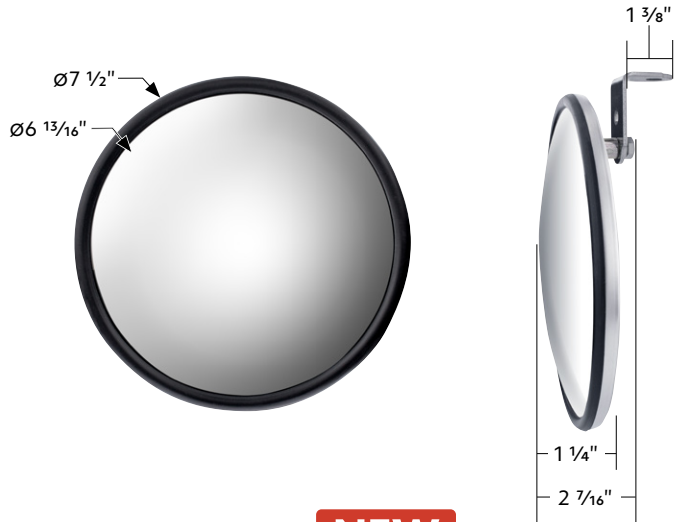

NEW
COLOR BOX DESIGN