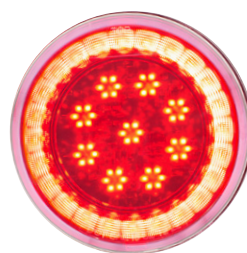

NEW ITEMS // June 2023

Lumos Light

Inner LED lens and outer ring frame diffuses light into a star pattern, providing a multi-dimensional look.

Vivid wavelength-style LEDs emit a deep three-dimensional look within the inner lens.

An outer ring of vivid LED lights, with a center lens creating multifaceted depth.

33 LED 4" Round Lumos Light

Lumos Light S-Series

- Polycarbonate lens sonically sealed to housing to prevent moisture intrusion
- Electronics completely sealed in epoxy to resist corrosion & moisture
- Energy efficient solid-state circuit board engineered for 12V DC systems
- Feature 33 super bright SMD type LEDs
- Special reflective design on center, unique effect when powered on
- Rear housing with 3-pin female contact terminal
- Recommend use with 3-pin male plug, item #34212, 34216 (not included)
- Recommend mount with rubber push-in grommet, item #31515 (not included)
- Amperage draw on high function: 0.5A, low function: 0.03A
- DOT/SAE, FMVSS 108, IP67 water resistant rating

36097

36095	Red LED	Red Lens	S/T/T	1 Pc. / Cbox
36096	Amber LED	Amber Lens	Turn	1 Pc. / Cbox
36097	Red LED	Clear Lens	S/T/T	1 Pc. / Cbox
36098	Amber LED	Clear Lens	Turn	1 Pc. / Cbox
36099	White LED	Clear Lens	Back-Up	1 Pc. / Cbox

33 LEDs

T 800.790.6988 | F 888.986.5988 | UPauto.com