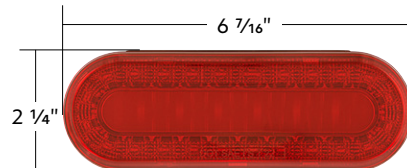

36104

Chrome Plastic Center Dash Lower Panel Edge Trim

Freightliner Cascadia (2018-2023)

- Beautiful chrome plated finish w/triple chrome plating process
- Use of non-marking plastic pry tool is recommended, item #99135
- Easy install with original style mounting tabs