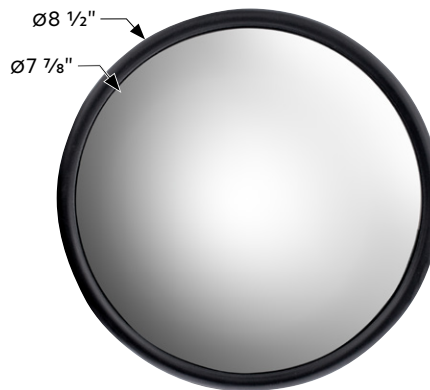

Headlight

Freightliner M2 (2002 - 2023)

- Quality original reproduction for straight forward installation
- Easy plug-in design, plugs into existing headlight wiring harness
- HB3 high beam, HB4 low beam, & turn signal bulbs included
- DOT/SAE, FMVSS 108
- Direct replacement to OEM #A06-75732-004 and #A06-75732-005

31347	Driver	1 Pc. / Cbox
31348	Passenger	1 Pc. / Cbox

NEW
COLOR BOX DESIGN