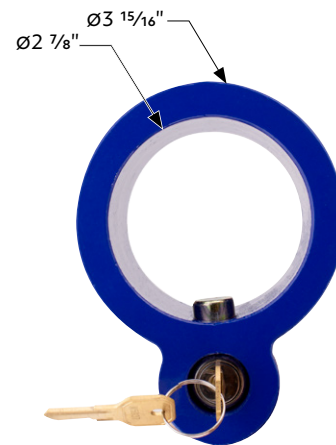

Lumos Light

30 LED 6" Oval Lumos Light

Lumos Light I-Series

- Polycarbonate lens sonically sealed to housing to prevent moisture intrusion
- Electronics completely sealed in epoxy to resist corrosion and moisture
- Bright SMD type LEDs with quality lens, work on all 12V DC systems
- Rear plastic housing with 3-pin female contact terminal
- Recommends use with 3-pin male connector plug, item #34212/34216 (not included)
- Recommends mounting with rubber push-in grommet, item #31506 (not included)
- Amperage draw on high function: 0.4A, low function: 0.05A
- DOT/SAE, FMVSS 108, IP67 water resistant rating

42440	Chrome Edge Trim	1 Pc. / Card
--------------	------------------	--------------

Chrome Interior Door Handle With Cable & Base (Bulk)

Peterbilt 389 (2008-2023) & 386 (2006-2016)

- Beautiful chrome plated finish w/ triple chrome plating process
- Quality die-cast handle
- Includes latch cable and inner mounting base
- Also fits 388 (2008-2014), 387 (2006-2011), 379/378 (2006-2007), 335 (2006-2010)
- OEM #556-6028-001 & #556-6028-001R
- Interior door handle trim not included, UP #41182

42614B	Driver	1 Pc. / Box
42615B	Passenger	1 Pc. / Box

NEW & IMPROVED!

Heavy Duty Steel King Pin Lock For 2" Diameter Kingpin

Heavy Duty

- Heavy duty cast iron fifth wheel lock for standard fixed kingpin
- Covers entire kingpin for total security
- Safeguard semi-trailers, RV, and other fifth wheel trailers from theft
- Made from durable cast steel construction
- Two keys included