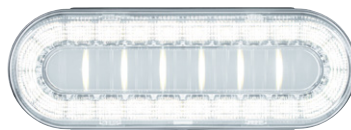

I-Series

An outer ring of vivid LED lights, with a center lens creating multifaceted depth.

33 LED 4" Round Lumos Light

Lumos Light S-Series

- Polycarbonate lens sonically sealed to housing to prevent moisture intrusion
- Electronics completely sealed in epoxy to resist corrosion & moisture
- Energy efficient solid-state circuit board engineered for 12V DC systems
- Feature 33 super bright SMD type LEDs
- Special reflective design on center, unique effect when powered on
- Rear housing with 3-pin female contact terminal
- Recommend use with 3-pin male plug, item #34212, 34216 (not included)
- Recommend mount with rubber push-in grommet, item #31515 (not included)
- Amperage draw on high function: 0.5A, low function: 0.03A
- DOT/SAE, FMVSS 108, IP67 water resistant rating

36104

Chrome Plastic Center Dash Lower Panel Edge Trim

Freightliner Cascadia (2018-2023)

- Beautiful chrome plated finish w/triple chrome plating process
- Use of non-marking plastic pry tool is recommended, item #99135
- Easy install with original style mounting tabs