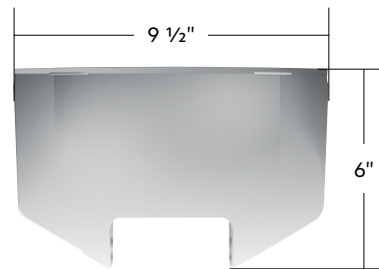

NEW
COLOR BOX DESIGN

7-1/2" Stainless Steel 320R Convex Mirror - Offset Mounting Stud

320R Convex Mirror

- 430 grade stainless steel housing
- 320R contour radius convex mirror glass
- Helps to improve visibility and reduce accidents
- Universal application, left or right hand installation

60033 7-1/2" SS 320R Convex Mirror 1 Pc. / Cbox

NEW
COLOR BOX DESIGN

5" Stainless Steel 320R Convex Mirror - Centered Mounting Stud

320R Convex Mirror

- 430 grade stainless steel housing
- 320R contour radius convex mirror glass
- Helps to improve visibility and reduce accidents
- Universal application, left or right hand installation

60030 5" SS 320R Convex Mirror 1 Pc. / Cbox

NEW
COLOR BOX DESIGN

Chrome Upper Steering Column Cover

Kenworth W900/T800 (1997-2001) & Peterbilt 379/378

- Quality injection molded plastic for durability
- Beautiful triple chrome plated finish
- Easy install with original mounting hole positions

40905 Chrome Upper Steering Column Cover 1 Pc. / Cbox